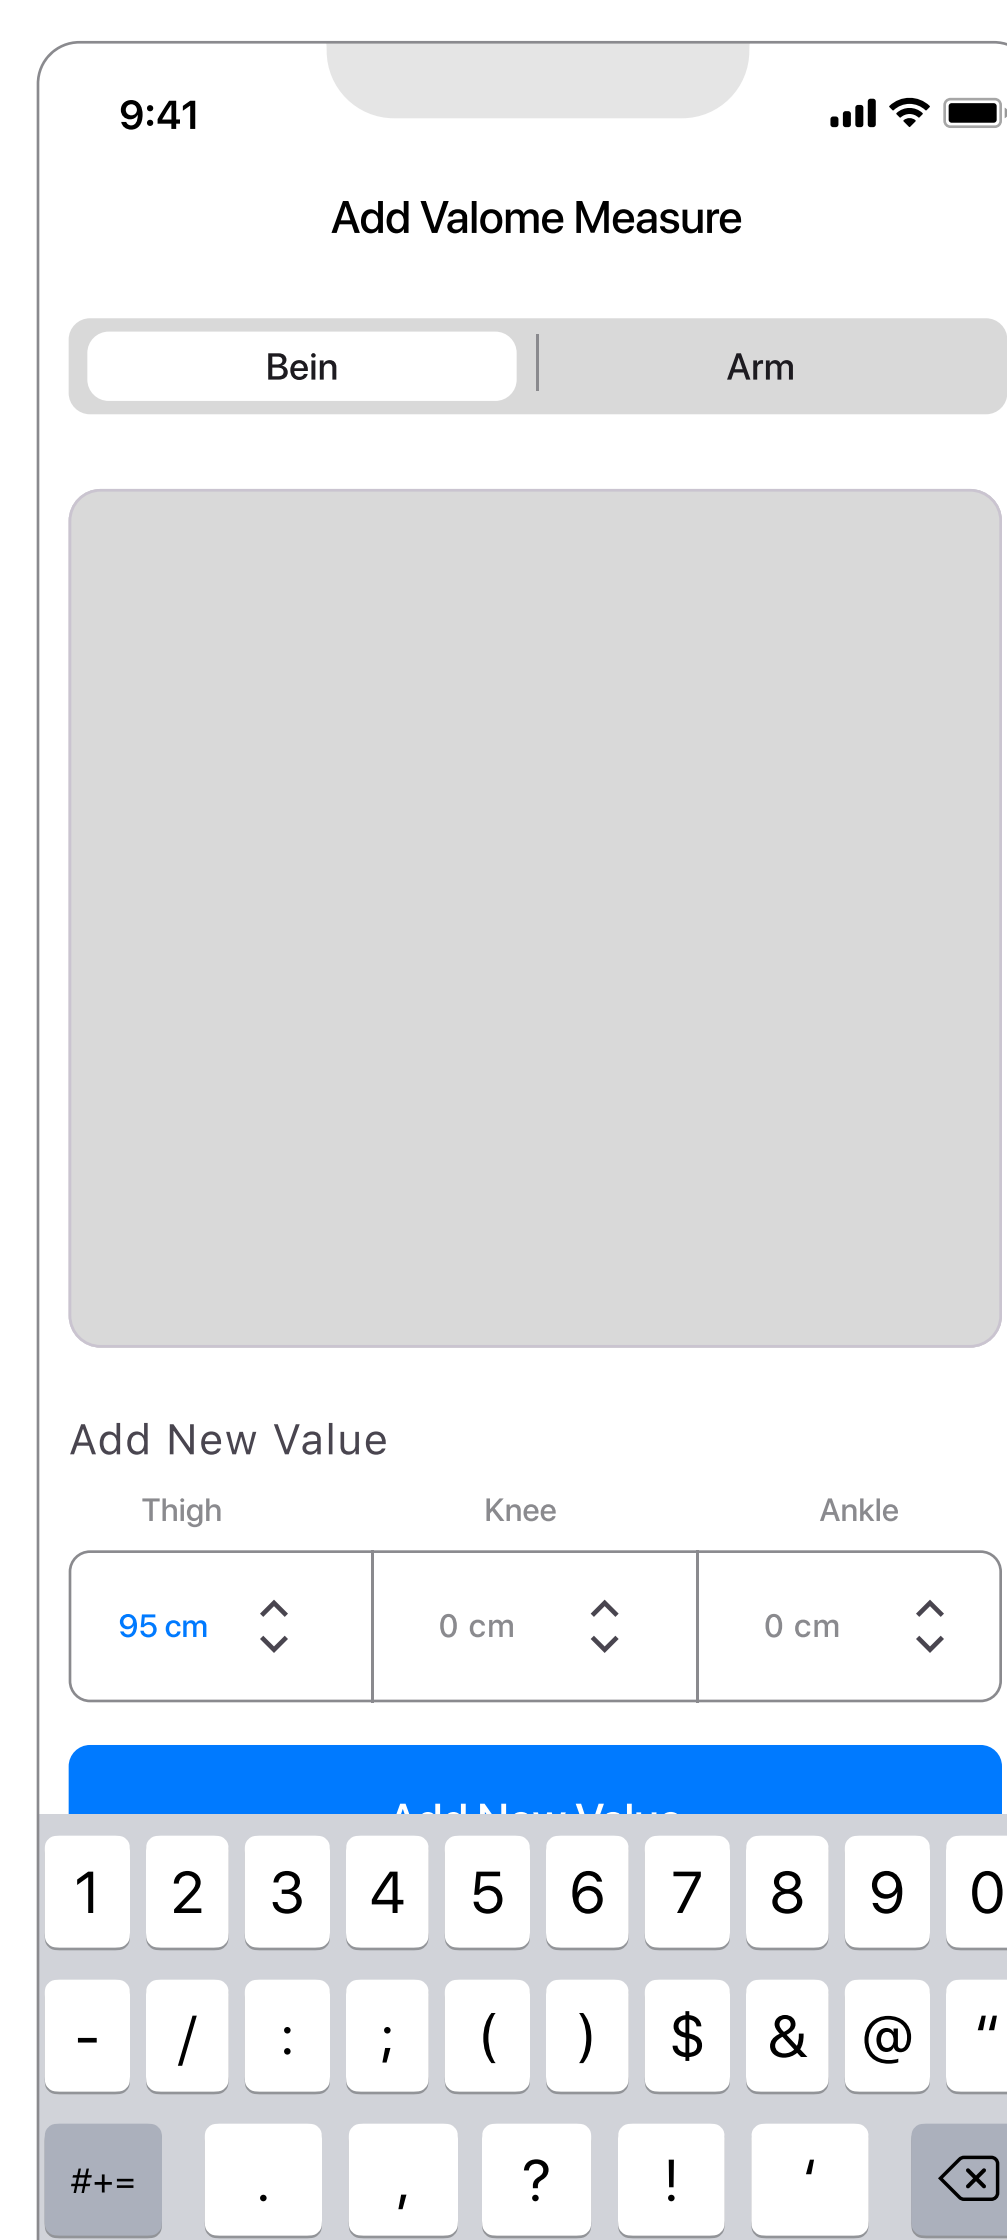

Add the volume measure

IOS

Android

IOS

Android

Screen States

Ideal

Empty