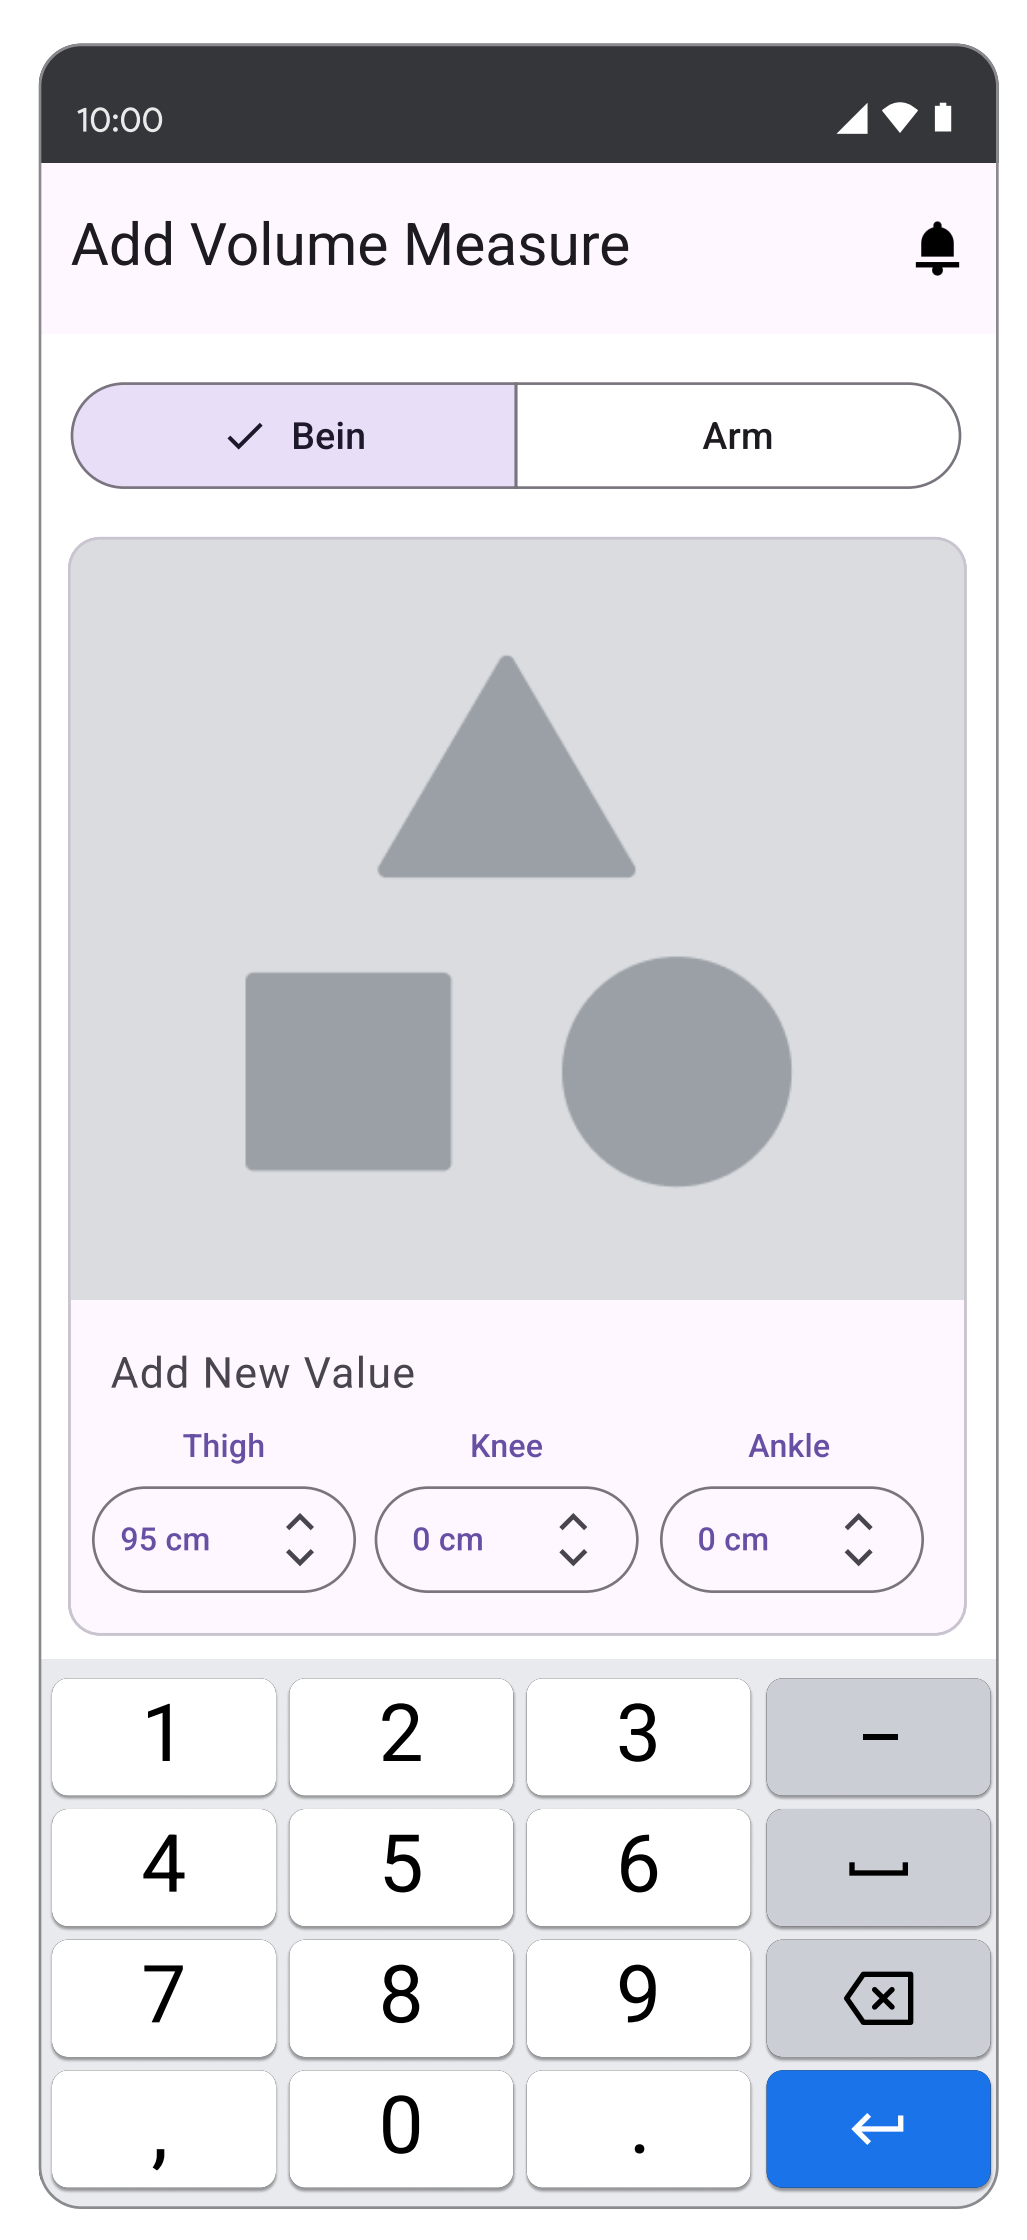

New

Profile

IOS

Android

IOS

Android

Edit

Create Account

Add the volume measure

IOS

Android

IOS

Android

Screen States

Ideal

Empty