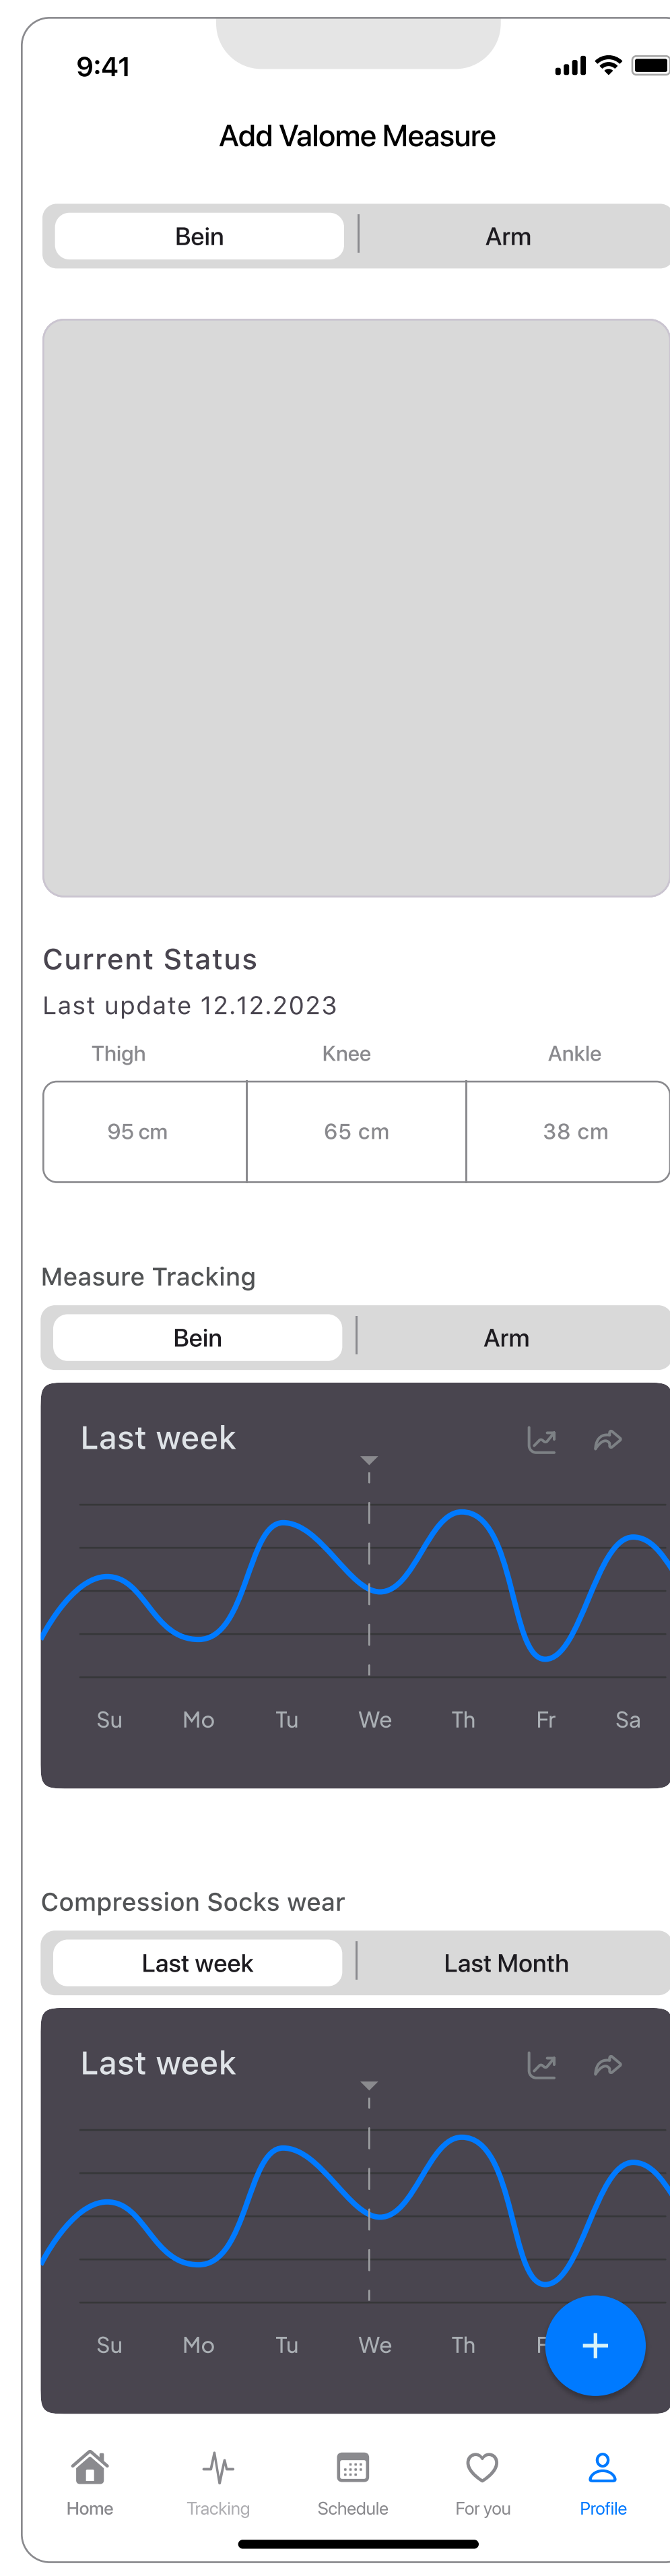

Add the volume measure

IOS

Android

IOS

Android

Screen States

Ideal

Empty

Splach screen

Splach screen

IOS

Android

IOS

Android

Loading

Error