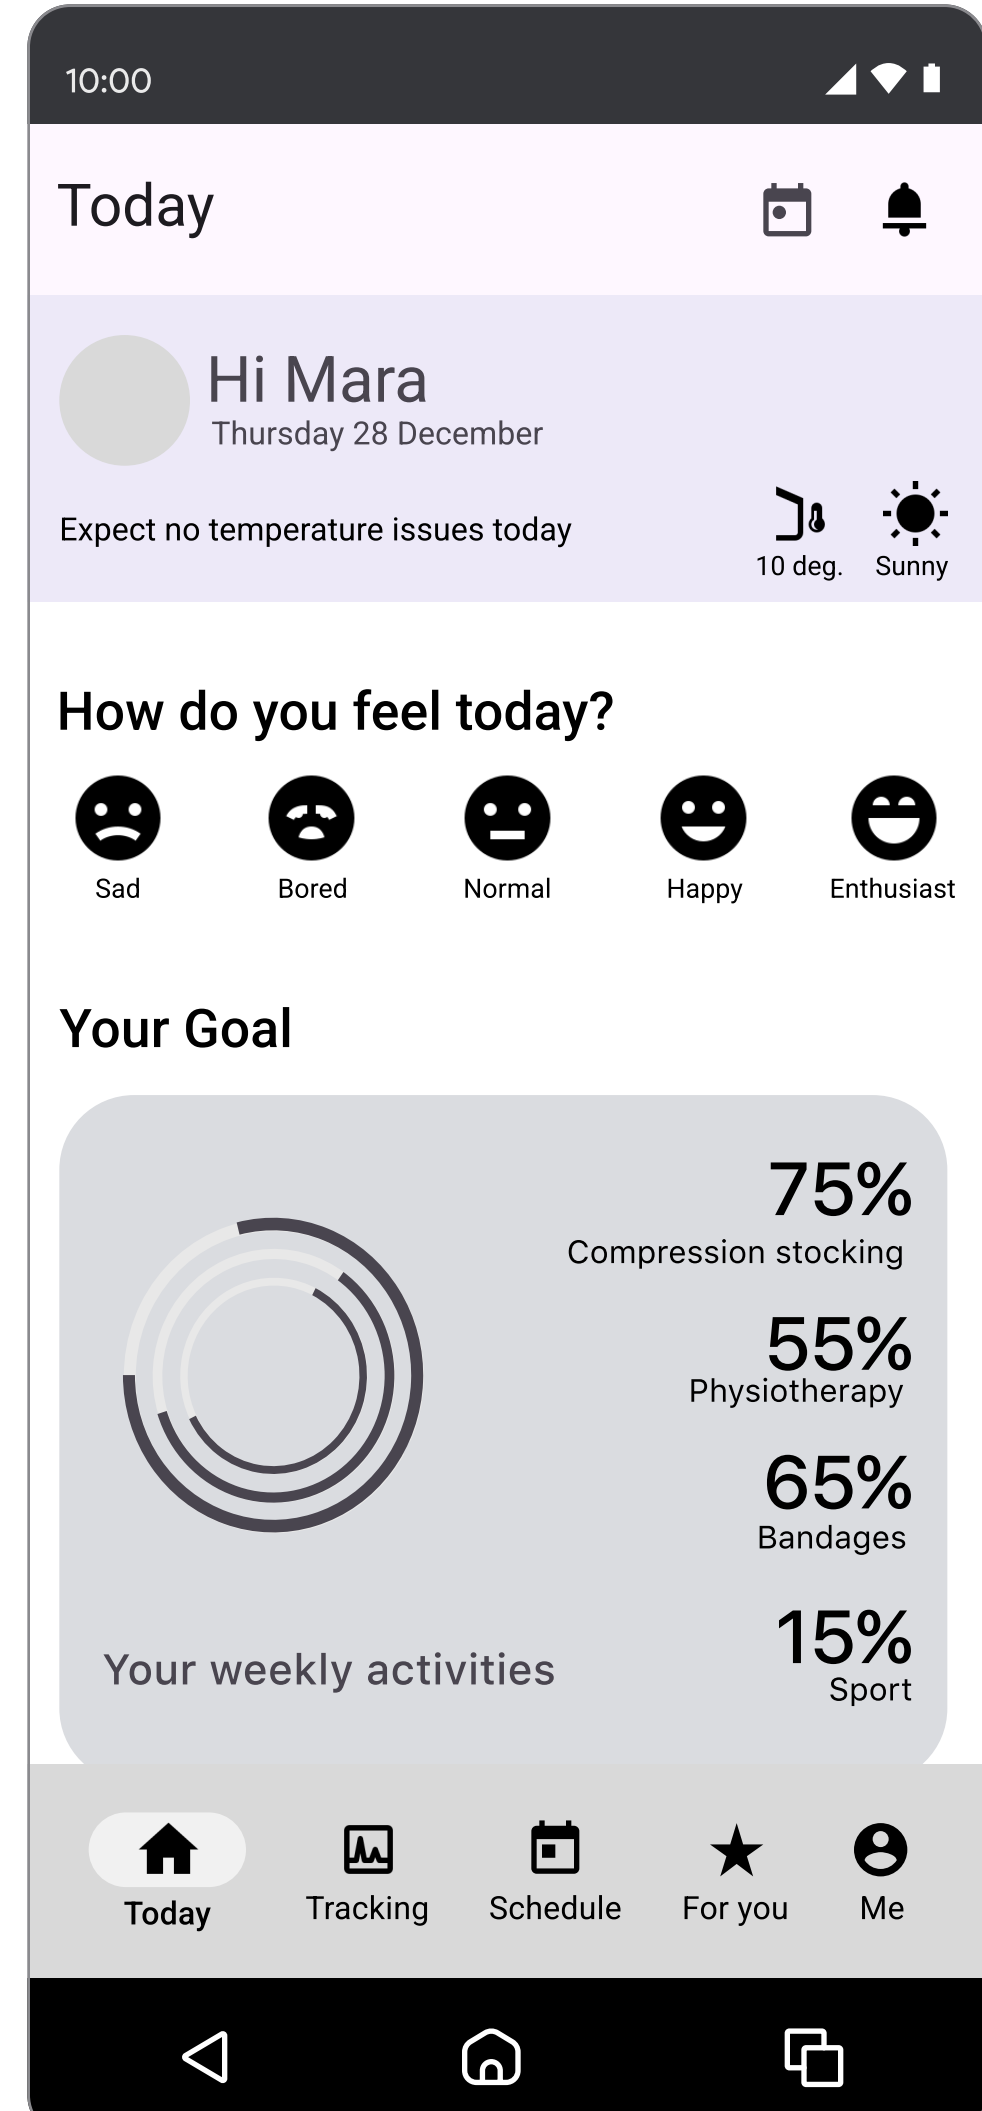

Primary

Home

Profile

IOS

Android

IOS

Android

Secondary

New

Profile

IOS

Android

IOS

Android

Edit

Create Account

Add the volume measure

IOS

Android

IOS

Android

Screen States

Ideal

Empty