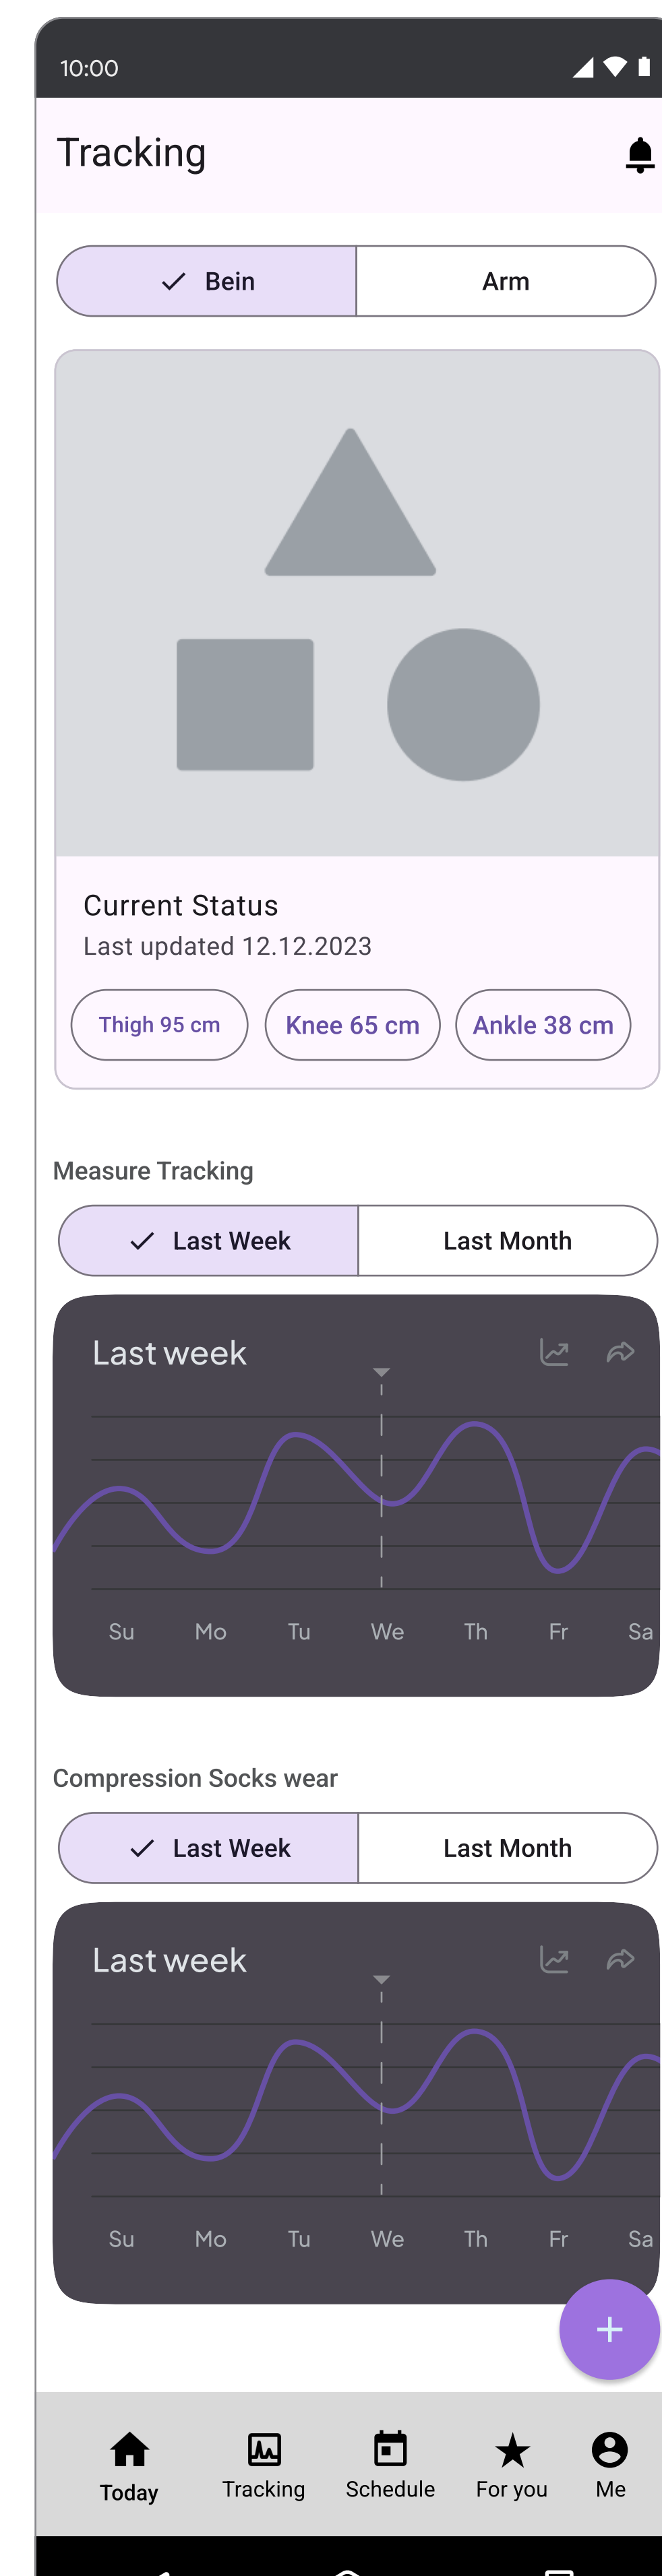

Add the volume measure

IOS

Android

IOS

Android

Screen States

Ideal

Empty

Splach screen

Splach screen

IOS

Android

IOS

Android

Loading

Error