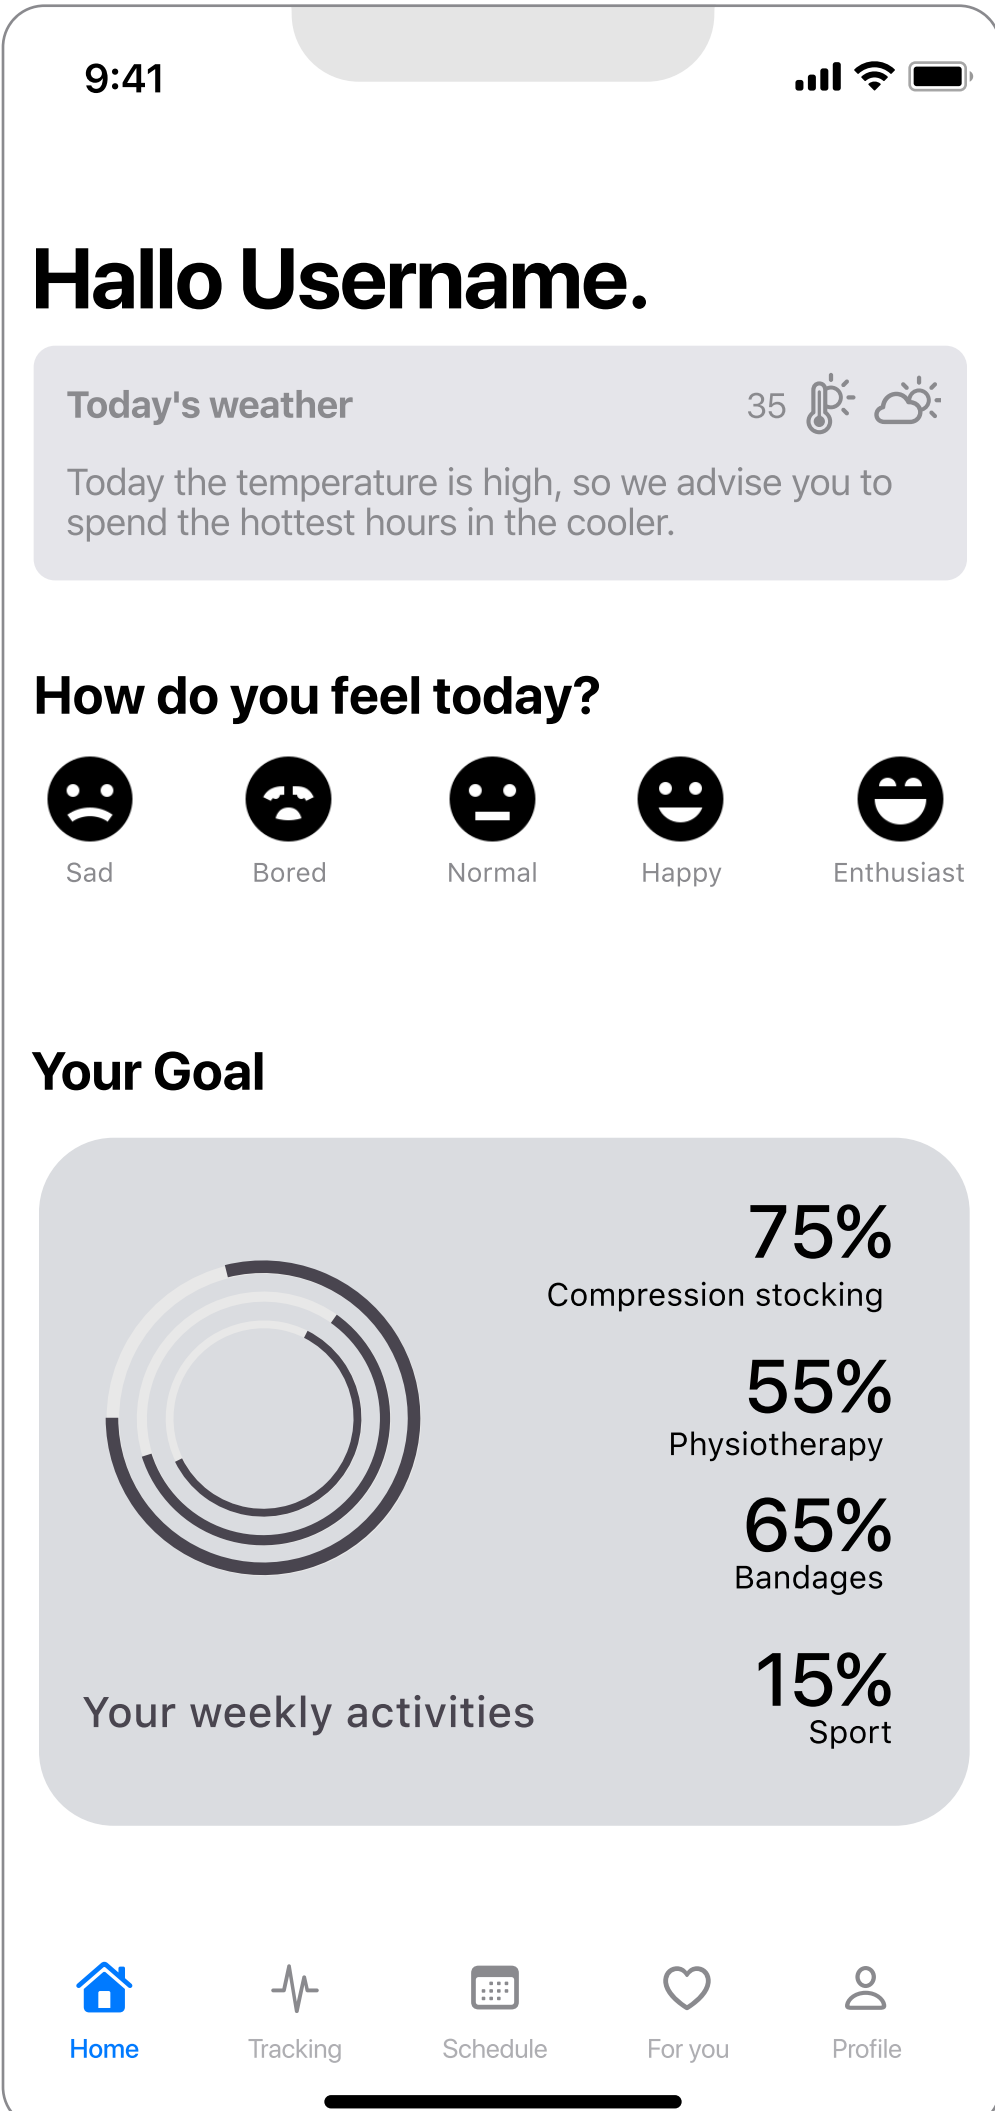

Primary

Home

IOS